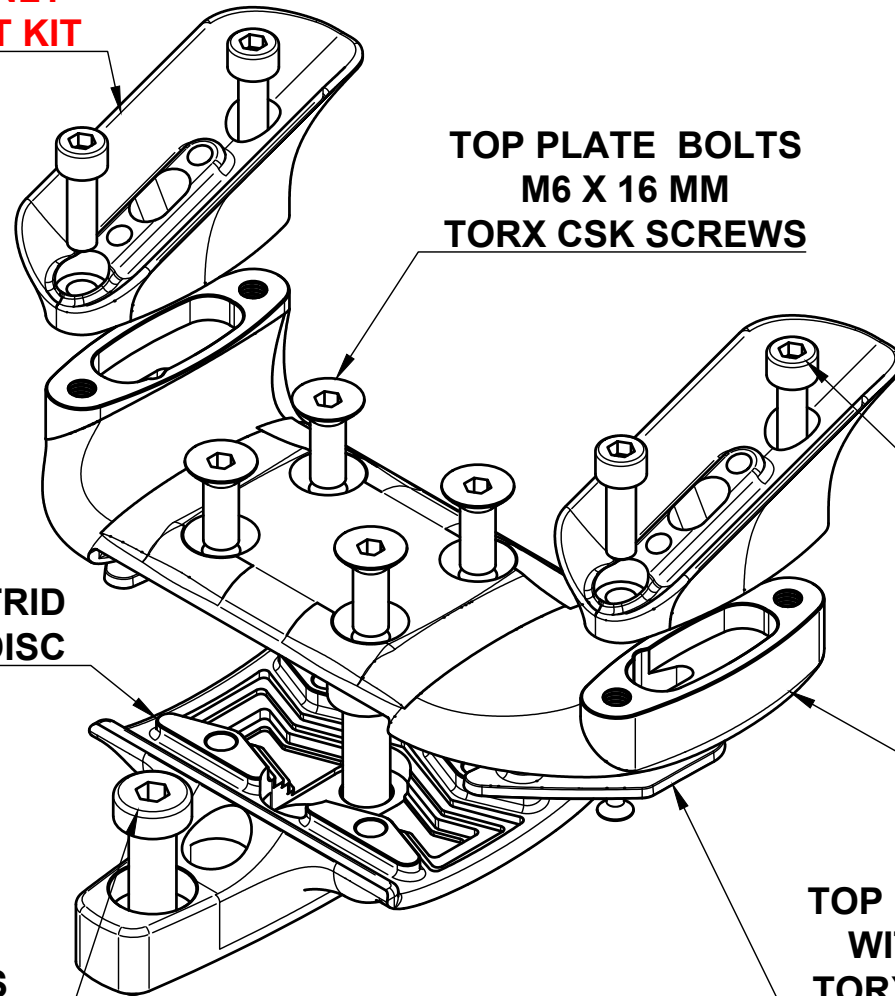

**SPECIALIZED SHIV TRI DISC
OFFSET (20 FORWARD)
AEROBAR TWO 2025 FIT KIT**

**SYN25-AB02-CL-CDL-XX
EXTENSION CLAMP CRADLE
VISUAL REFERENCE ONLY
NOT INCLUDED WITH FIT KIT**

**TOP PLATE BOLTS
M6 X 16 MM
TORX CSK SCREWS**

**CRADLE BOLTS
M5 X 14 MM SOCKET HEAD
CAP SCREWS**

**SYN25-AB02-BA-CS-SPE-SHIV-TRID
BASEBAR ADAPTER, SHIV TRI DISC**

**SYN25-AB02-TP-125-XX-00
CENTRE STACK TOP PLATE
0, 20, 30 AND 40 MM OFFSET
OPTIONS AVAILABLE**

**BASEBAR ADAPTER BOLTS
30-80 MM LOW HEAD
SOCKET HEAD CAP SCREWS**

**TOP PLATE COVERS
WITH M3 X 6 MM
TORX CSK SCREWS**