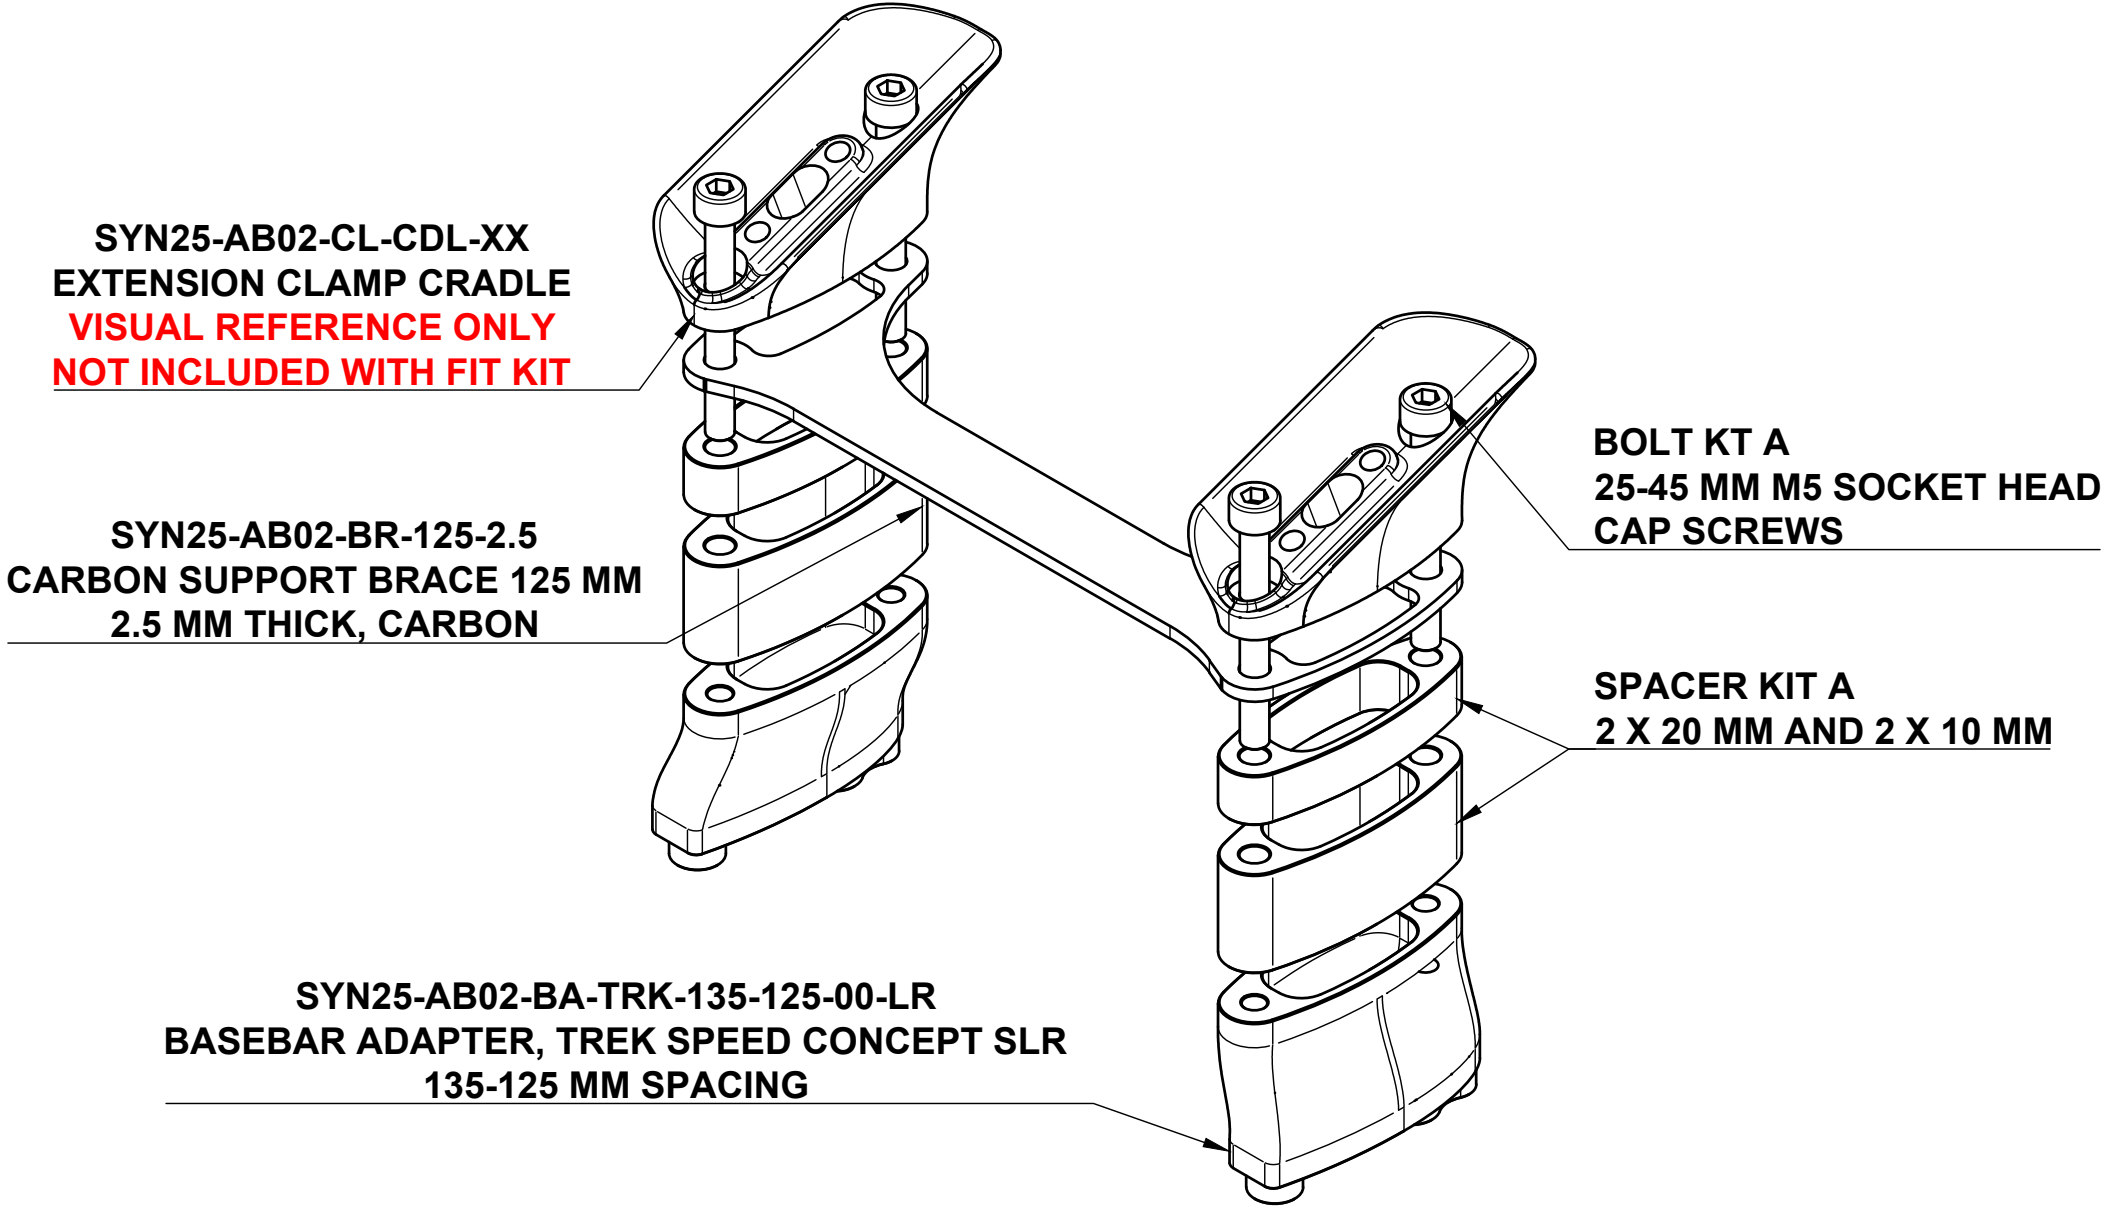

**TREK SPEED CONCEPT SLR  
NEUTRAL (0 OFFSET)  
AEROBAR TWO 2025 FIT KIT**

**SYN25-AB02-CL-CDL-XX  
EXTENSION CLAMP CRADLE  
VISUAL REFERENCE ONLY  
NOT INCLUDED WITH FIT KIT**

**SYN25-AB02-BR-125-2.5  
CARBON SUPPORT BRACE 125 MM  
2.5 MM THICK, CARBON**

**SYN25-AB02-BA-TRK-135-125-00-LR  
BASEBAR ADAPTER, TREK SPEED CONCEPT SLR  
135-125 MM SPACING**

**BOLT KIT A  
25-45 MM M5 SOCKET HEAD  
CAP SCREWS**

**SPACER KIT A  
2 X 20 MM AND 2 X 10 MM**