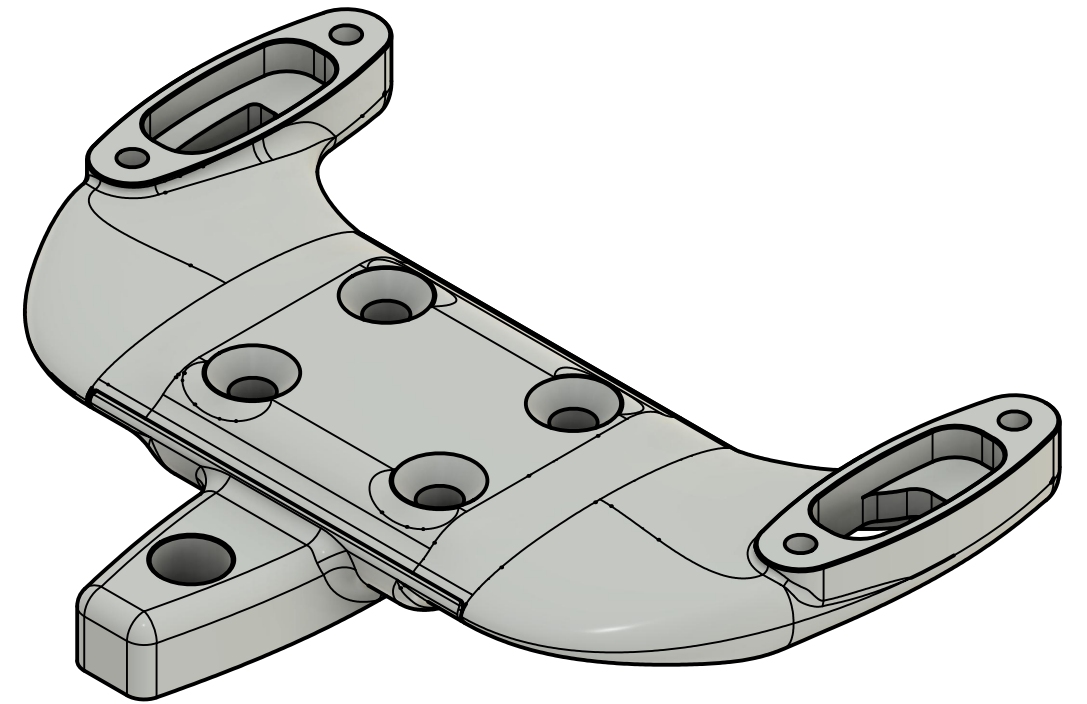

TOP VIEW

ISO VIEW

**sync**  
ergonomics

PART NUMBER	DATE CREATED	CENTRE STACK TOP PLATE 125mm OFFSET 30mm
SYN-EVO-TP-40D-125-OFS30_ASSEMBLY	18/03/2024	