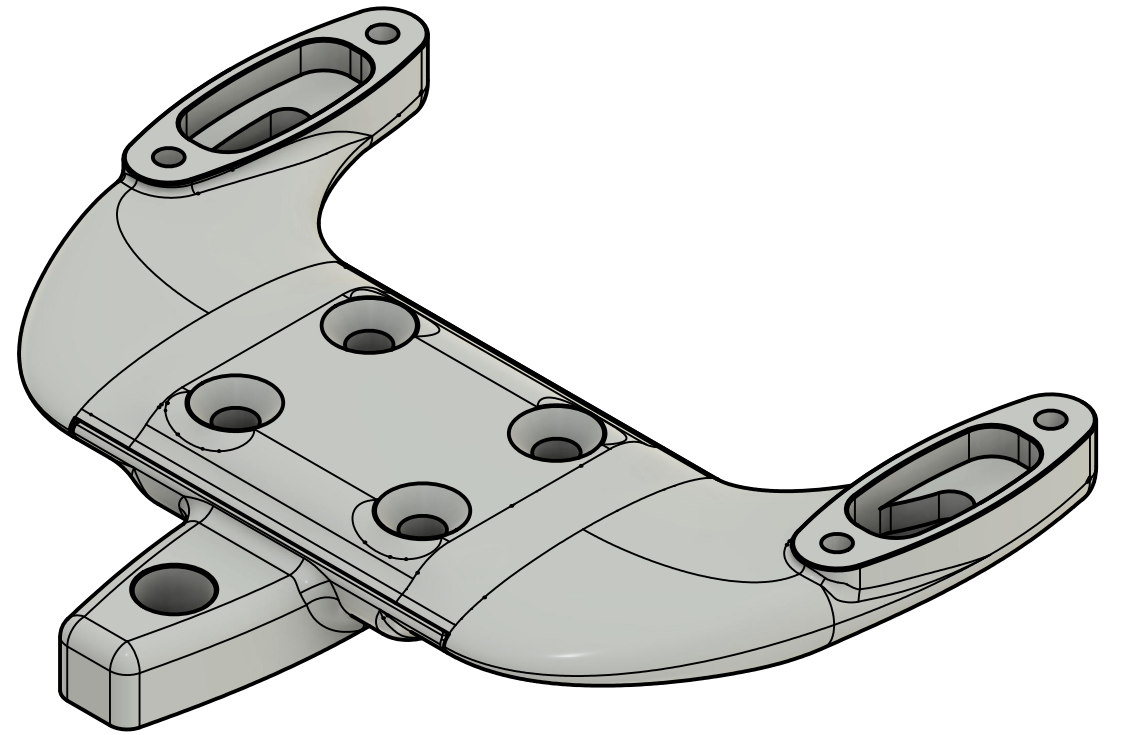

TOP VIEW

ISO VIEW

sync
ergonomics

PART NUMBER	DATE CREATED	CENTRE STACK TOP PLATE 125mm OFFSET 40mm
SYN-EVO-TP-40D-125-OFS40_ASSEMBLY	18/03/2024	